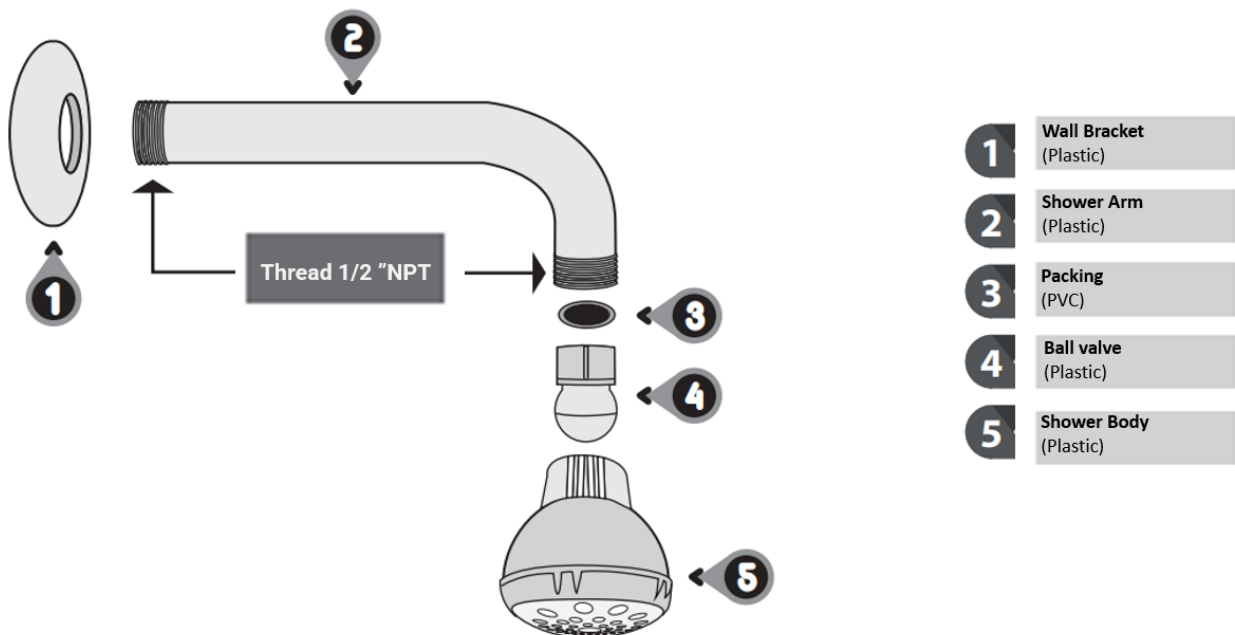

宁波陆易进出口有限公司

NINGBO LOUIE IMP. & EXP. CORP., LTD

NO.200 JINHE ROAD ZHENHAI ECONOMIC DEVELOPMENT ZONE, NINGBO 315221 CHINA
TEL: 0086-574-87915717 FAX:0086-574-87786749

PLASTIC SHOWER HEAD 100mm (SX-100)

PRODUCT	PLASTIC SHOWER
CODE	SX-100
MEASURE	100 mm

FEATURES

1. Round Wall Shower.
2. ABS Plastic Product
3. Chrome Coating
4. Rosca ½ NPT

USES

1. Shower for home use
2. Use with hot and cold water

COMPONENTS

INSTALLATION MODE

宁波陆易进出口有限公司

NINGBO LOUIE IMP. & EXP. CORP., LTD