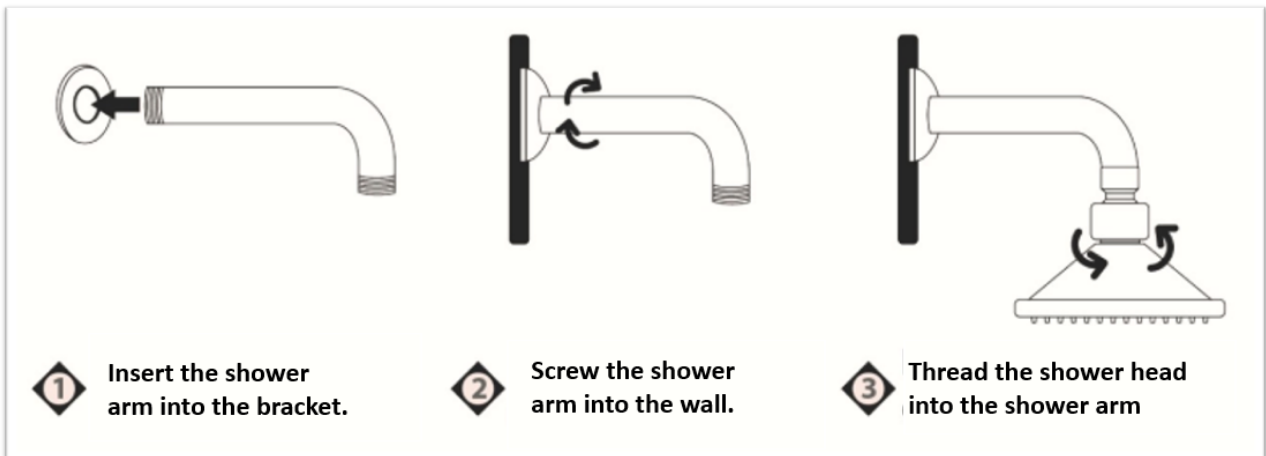

宁波陆易进出口有限公司

NINGBO LOUIE IMP. & EXP. CORP., LTD

NO.200 JINHE ROAD ZHENHAI ECONOMIC DEVELOPMENT ZONE, NINGBO 315221 CHINA
TEL: 0086-574-87915717 FAX:0086-574-87786749

RECOMMENDATIONS

Adjusting the threads is sufficient manually

Do not use glues or sealants.

Clean with a clean, soft and damp cloth to remove water stains.

宁波陆易进出口有限公司
NINGBO LOUIE IMP.& EXP.CORP.,LTD